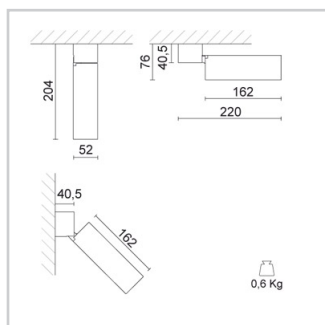

Product code	Colour
748-029-21	Mat white
748-029-16	Black

General Specifications

Product type	: Spotlights
Mounting type	: Ceiling - surface, Wall - surface
Description	: Spotlight with base, specially developed for high efficiency COB LEDs. It can rotate up to 355° with respect to the mounting surface. Base in die-cast aluminium, polyester painted. Interior anti-glare snoot in black thermoplastic material. Professional optics to get different beam angles and optical devices for a better visual comfort are available as accessories.

Indoor/outdoor lights	: Indoor
Applications	: Hospitality, Museums, Residential, Retail

Lighting specifications

Average lamp life (h)	: 50.000
Lamp description	: LED 800lm 6W 3000K
Nominal lumens on thermal regime	: 800
Efficiency L.O.R. (%)	: 75
Delivered lumens (lm)	: 600
Lamp wattage (W)	: 6
Color temperature (K)	: 3000

Physical Specifications

Body	: Die-cast aluminium
Finishes	: Polyester painted
Reflector	: Mirror-metallized thermoplastic material
Thermal Dissipation	: Passive

Electrical Specifications

Dimmable	: Dimmable on the mains
Glow wire (°C)	: 850
Driver	: Included
Driver mounting	: Integrated
Voltage (V)	: 220/240
Frequency (Hz)	: 50/60

Weight and Dimensions

Shape	: Cylindrical
Length (mm)	: 162
Width (mm)	: 52
Height (mm)	: 204
Weight (Kg)	: 0.6

Optical Specifications

Light distribution	: Symmetric
Light emission	: Direct
Light beam	: 30°
Horizontal orientation	: 355°
Note	: Honeycomb code 28-4022-30 to be used only together with screen code 28-3905-47. 24°, 45° (mirror metallized) optics are available on demand.

Unified Glare Rating (U.G.R.)	: <11