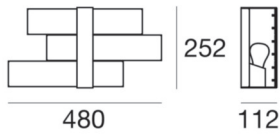

Wall Lights | 220-240 V | 1xE27  
90207

| Technical data                                 |                       |
|--|-----------------------|
| Installation position                          | Wall lights - Ceiling |
| Installation environment                       | Indoor                |
| Lamp cap                                       | 1 x E27 Max 57W       |
| Frequency                                      | 50-60 Hz              |
| Optics   | General Lighting      |
| Light emission direction                       | frontal               |
| Safety class                                   | 1                     |
| IP   | IP20                  |
| Glow wire test                                 | 850°                  |
| Direct mounting on normally flammable surfaces | Yes                   |
| CE   | Yes                   |
| ETL  | No                    |
| Fire Rated (BS 476 PT21 compliant)             | No                    |
| Induction                                      | No                    |
| Emergency mode                                 | No                    |
| Motion sensor                                  | No                    |
| Directional                                    | No                    |
| Tilting  | No                    |
| Walk-over                                      | No                    |
| Drive-over                                     | No                    |
| Cable included                                 | No                    |
| Resin potting                                  | No                    |
| Type of light emission                         | Double emission       |
| Net weight                                     | 1.600 Kg              |