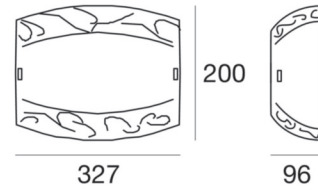

Wall Lights | 220-240 V | 1xE27  
4514

Technical data	
Installation position	Wall lights
Installation environment	Indoor
Lamp cap	1 x E27 Max 46W
Frequency	50-60 Hz
Optics	General Lighting
Light emission direction	frontal
Safety class	1
IP	IP20
Glow wire test	850°
Direct mounting on normally flammable surfaces	Yes
CE	Yes
ETL	No
Fire Rated (BS 476 PT21 compliant)	No
Induction	No
Emergency mode	No
Motion sensor	No
Directional	No
Tilting	No
Walk-over	No
Drive-over	No
Cable included	No
Resin potting	No
Type of light emission	Double emission
Net weight	2.500 Kg

The diffuser is made of glass; the mounting frame is made of iron, with a white finish, processed by means of coating. The ingress protection degree is IP20; the total weight is of 2.500 kg.

The device features protection class I and can be wall lights-mounted.