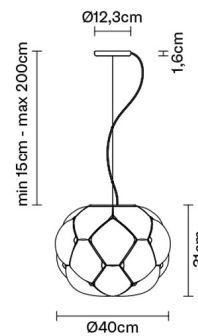

CLOUDY

F21A0271

Mathieu Lehanneur

Description

Pendant lamp with shaded white blown glass diffuser with metal structures in die-cast aluminium.

Dimensions

Voltage

220-240V

Dimmable LED

TRIAC

Material

Glass - Metal

Light source and alternative bulbs

LED 1x17W-120°
WHITE 3000K
1850lm Cri >80

Available diffuser colours

Translucent white

Net: 3.66 kg
Gross: 4.76 kg

Packaging

Volume: 0.075 m³
Number of boxes: 1

Specs

ERC IP20