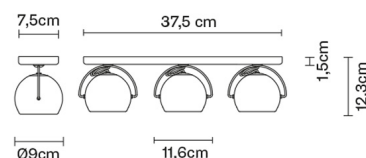

BELUGA COLOUR

D57G2504

Marc Sadler

Description

Wall/ceiling lamp with adjustable varnished crystal yellow painted diffusers. Polished chrome-plated metal structure.

Dimensions

Voltage

220-240V

Bulb

Weight

Net: 2.95 kg
Gross: 2.95 kg

Packaging

Volume: 0.014 m³
Number of boxes: 1

Specs

IP20

In the same family