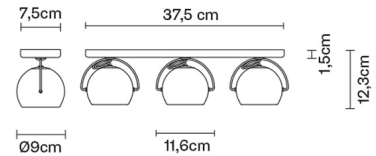

BELUGA COLOUR

D57G2503

Marc Sadler

Dimensions

Description

Wall/ceiling lamp with adjustable varnished crystal red painted diffusers. Polished chrome-plated metal structure.

Voltage

220-240V

Bulb

Weight

Net: 2.95 kg
Gross: 2.95 kg

Packaging

Volume: 0.014 m³
Number of boxes: 1

Specs

IP20

In the same family