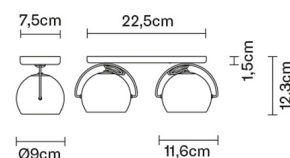

BELUGA WHITE

D57G2901

Marc Sadler

Description

Wall/ceiling lamp with polished chrome-plated structure. Adjustable polished white blown glass diffusers.

Dimensions

Voltage

220-240V

Weight

Net: 0.99 kg
Gross: 0.99 kg

Packaging

Volume: 0.009 m³
Number of boxes: 1

Specs

IP20

Material

Glass - Metal