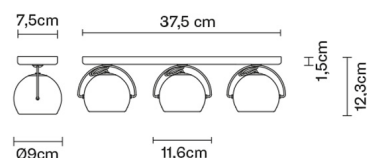

BELUGA WHITE

D57G3101

Marc Sadler

Description

Wall/ceiling lamp with polished chrome-plated structure. Adjustable polished white blown glass diffusers.

Dimensions

Voltage

220-240V

Weight

Net: 0.93 kg
Gross: 0.93 kg

Packaging

Volume: 0.014 m³
Number of boxes: 1

Specs

IP20

Material

Glass - Metal