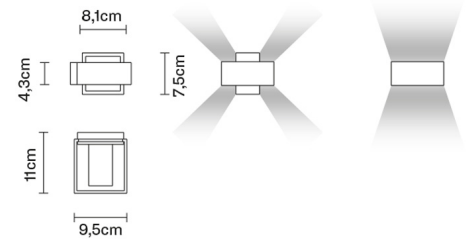

BIJOU

D75D0902

Prospero Rasulo

Description

Wall lamp with black painted metal structures.

Dimensions

Voltage

220-240V

Weight

Net: 0.48 kg
Gross: 0.55 kg

Packaging

Volume: 0.003 m³
Number of boxes: 1

Specs

IP44

Material

Metal