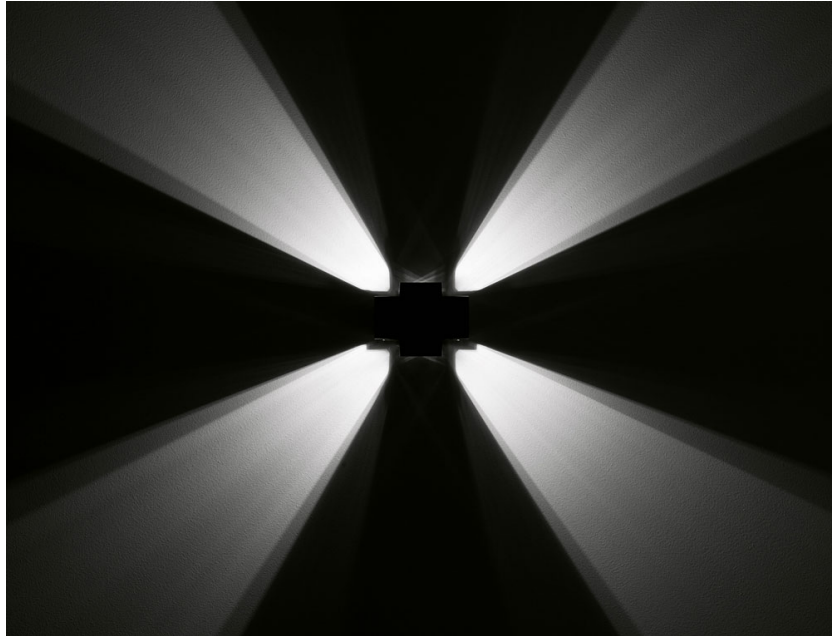

BIJOU

D75D0902

Prospero Rasulo

Description

Wall lamp with black painted metal structures.

Dimensions

Voltage

220-240V

Available structure colours

- White
- Black
- Chrome

In the same family