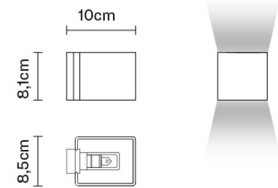

**BIJOU**

**D75D1502**

*Prospero Rasulo*

**Description**

Wall lamp with black painted metal structures.

**Dimensions**

**Voltage**

220-240V

**Dimmable LED**

TRIAC

**Material**

Metal

**Light source and alternative bulbs**

LED 1x8.7W-120°  
WHITE 3000K  
800lm Cri >80

**Available structure colours**

- White
- Black
- Chrome

Energetic class A++

**Not included accessories**

Bulb

**In the same family**

**Weight**

Net: 0.48 kg  
Gross: 0.55 kg

**Packaging**

Volume: 0.003 m³  
Number of boxes: 1