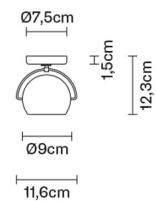

**BELUGA COLOUR**

**D57G1343**

Marc Sadler

**Dimensions**

**Description**

Wall/ceiling lamp with adjustable varnished crystal green painted diffuser. Polished chrome-plated metal structure.

**Voltage**

220-240V

Bulb

**Weight**

Net: 0.88 kg  
Gross: 0.95 kg

**Packaging**

Volume: 0.004 m<sup>3</sup>  
Number of boxes: 1

**Specs**

IP20

**In the same family**