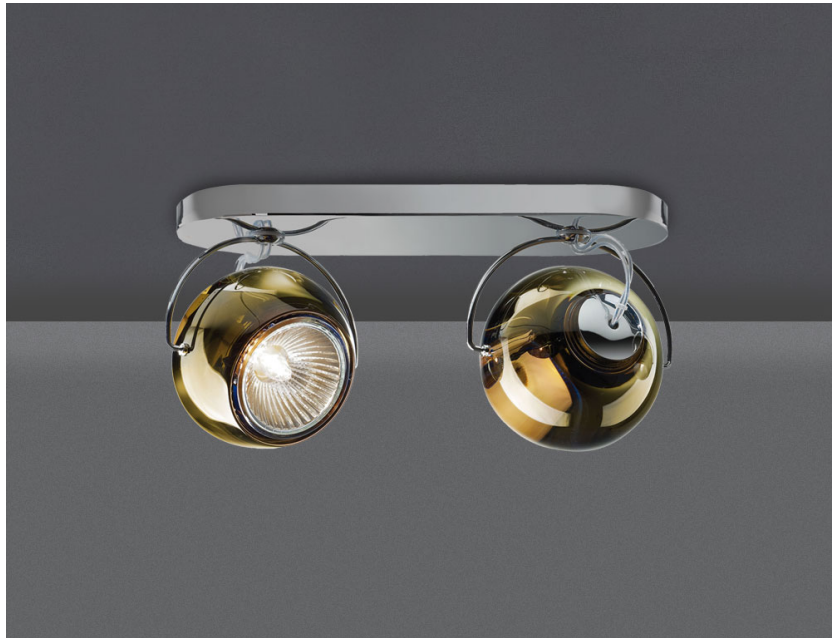

BELUGA COLOUR

D57G2341

Marc Sadler

Dimensions

Description

Wall/ceiling lamp with adjustable varnished crystal copper ainted diffusers. Polished chrome-plated metal structure.

Voltage

220-240V

Socket

2xGU10

Light source and alternative bulbs

cod. A11101C20

cod. A11105C01

GU10 2x50W
HAGS/UB

GU10 2x7,2W

Energetic class D

Energetic class A+

Material

Crystal glass - Metal

Available diffuser colours

- Transparent
- Red
- Yellow
- Blue
- Copper
- Green

Available structure colours

- Chrome

Not included accessories