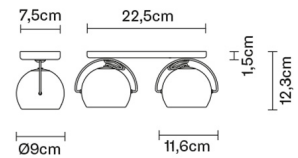

BELUGA COLOUR

D57G2341

Marc Sadler

Dimensions

Description

Wall/ceiling lamp with adjustable varnished crystal copper ainted diffusers. Polished chrome-plated metal structure.

Voltage

220-240V

Bulb

Weight

Net: 1.94 kg
Gross: 1.94 kg

Packaging

Volume: 0.009 m³
Number of boxes: 1

Specs

IP20

In the same family