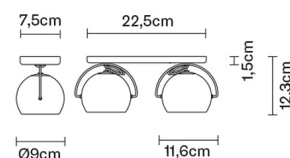

BELUGA COLOUR

D57G2303

Marc Sadler

Dimensions

Description

Wall/ceiling lamp with adjustable varnished crystal red painted diffusers. Polished chrome-plated metal structure.

Voltage

220-240V

Bulb

Weight

Net: 1.94 kg
Gross: 1.94 kg

Packaging

Volume: 0.009 m³
Number of boxes: 1

Specs

IP20

In the same family