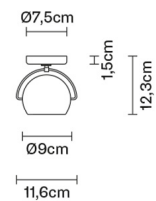

BELUGA COLOUR

D57G1341

Marc Sadler

Dimensions

Description

Wall/ceiling lamp with adjustable varnished crystal copper painted diffuser. Polished chrome-plated metal structure.

Voltage

220-240V

Bulb

Weight

Net: 0.88 kg
Gross: 0.95 kg

Packaging

Volume: 0.004 m³
Number of boxes: 1

Specs

IP20

In the same family