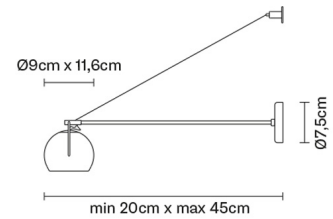

BELUGA COLOUR

D57D0343

Marc Sadler

Description

Wall lamp with adjustable varnished crystal green painted diffuser. Polished chrome-plated metal structure.

Dimensions

Voltage

220-240V

Bulb

Weight

Net: 1 kg
Gross: 2 kg

Packaging

Volume: 0.01 m³
Number of boxes: 1

Specs

IP20

In the same family