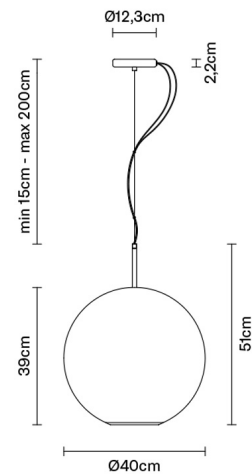

BELUGA ROYAL

D57A5512

Marc Sadler

Description

Pendant lamp with gold metallized glass diffuser and black nickel metal structure.

Dimensions

Voltage

220-240V

Dimmable LED

TRIAC

Material

Glass - Metal

Light source and alternative bulbs

LED 1x17W-120°
WHITE 3000K
1850lm Cri >80

Available diffuser colours

- Gold
- Titanium
- Bronze

Energetic class A++

Available structure colours

- Black chrome

Included accessories

LED
Off-center cable fastener

Weight

Net: 4.64 kg
Gross: 8.64 kg

Packaging

Volume: 0.039 m³
Number of boxes: 1

Specs

IP40