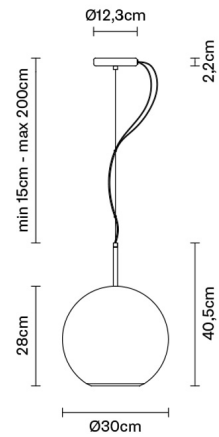

### Description

Pendant lamp with titanium metallized glass diffuser and black nickel metal structure.

### Dimensions