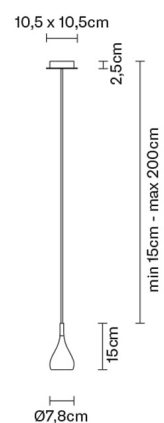

## Description

Pendant lamp with white painted metal structures.

## Dimensions