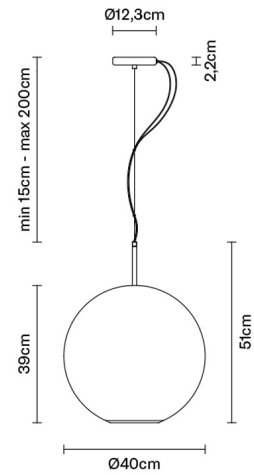

BELUGA ROYAL

D57A5541

Marc Sadler

Description

Pendant lamp with bronze metallized glass diffuser and black nickel metal structure.

Dimensions

Voltage

220-240V

Dimmable LED

TRIAC

Material

Glass - Metal

Light source and alternative bulbs

LED 1x17W-120°
WHITE 3000K
1850lm Cri >80

Available diffuser colours

- Gold
- Titanium
- Bronze

Energetic class A++

Available structure colours

- Black chrome

Included accessories

LED
Off-center cable fastener

Weight

Net: 4.64 kg
Gross: 8.64 kg

Packaging

Volume: 0.039 m³
Number of boxes: 1

Specs

IP40