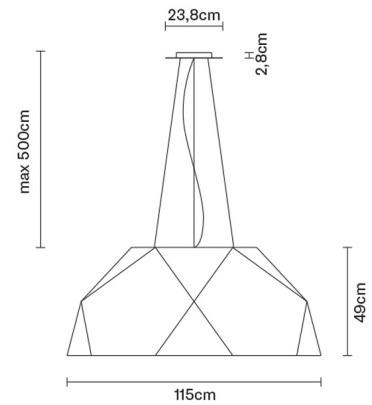

CRIO

D81A0348

Gio Minelli

Description

Pendant lamp with aluminium cover, coupled with dark natural wood foil. Diffuser in opaline PMMA.

Dimensions

Voltage

220-240V

- White
- Dark wood colour
- Light wood colour

Energetic class A

Not included accessories

Bulb

Weight

Net: 21.37 kg
Gross: 28.67 kg

Packaging

Volume: 1.016 m³
Number of boxes: 1

Specs

IP20