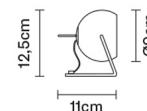

**BELUGA COLOUR**

**D57B0343**

Marc Sadler

**Dimensions**

**Description**

Table lamp with adjustable varnished crystal green painted diffuser. Polished chrome-plated metal structure.

**Voltage**

220-240V

**Weight**

Net: 0.92 kg

Gross: 0.99 kg

**Packaging**

Volume: 0.004 m<sup>3</sup>

Number of boxes: 1

**Specs**

IP20