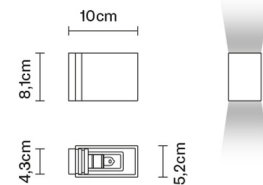

BIJOU

D75D0701

Prospero Rasulo

Dimensions

Description

Wall lamp with white painted metal structures.

Voltage

220-240V

- White
- Black
- Chrome

Energetic class D

Not included accessories

Bulb

In the same family

Weight

Net: 0.41 kg
Gross: 0.48 kg

Packaging

Volume: 0.003 m³
Number of boxes: 1

Specs

EAC IP44