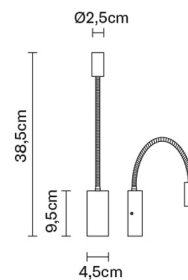

BIJOU

D75D0301

Prospero Rasulo

Description

Wall lamp with white painted metal structures.

Dimensions

Voltage

220-240V

Light source and alternative bulbs

LED 1x3W-30°
WHITE 3000K
180lm CRI >80

Energetic class A++

Included accessories

LED
Switch
Electronic driver

Weight

Net: 0.3 kg
Gross: 0.4 kg

Packaging

Volume: 0.003 m³
Number of boxes: 1

Specs

IP20

Material

Metal

Available structure colours

- White
- Black
- Chrome

In the same family