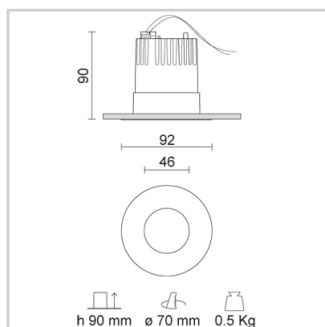

Electrical Specifications

| | |
|-----------------|-----------------|
| Glow wire (°C) | : 850 |
| Driver | : Separate item |
| Driver mounting | : Remote |

Weight and Dimensions

| | |
|------------------------------|---------|
| Shape | : Round |
| External diameter (mm) | : 92 |
| False ceiling thickness (mm) | : 1-30 |
| Height (mm) | : 90 |
| Cutout shape | : Round |
| Cutout Diameter (mm) | : 70 |
| Recessed depth (mm) | : 90 |
| Weight (Kg) | : 0.5 |

Optical Specifications

| | |
|-------------------------------|--|
| Aiming | : Fixed |
| Light distribution | : Symmetric |
| Light emission | : Direct |
| Light beam | : 26° |
| Note | : 45° (mirror metallized), 65° (white) optics are available on demand. |
| Unified Glare Rating (U.G.R.) | : <5 |

ACCESSORIES

Product Code : 28-3868-31
 Name : Professional optic device 65°
 Finish : White
 Beam : 65°
 Shape : Round

Product Code : 28-3868-51
 Name : Professional optic device 45°
 Finish : Mirror metallized
 Beam : 45°
 Shape : Round