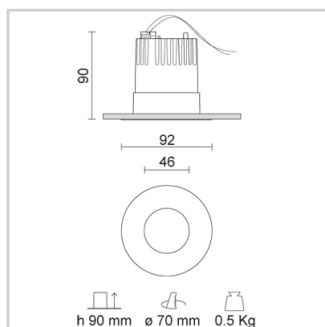

Electrical Specifications

Glow wire (°C)	: 850
Driver	: Separate item
Driver mounting	: Remote

Weight and Dimensions

Shape	: Round
External diameter (mm)	: 92
False ceiling thickness (mm)	: 1-30
Height (mm)	: 90
Cutout shape	: Round
Cutout Diameter (mm)	: 70
Recessed depth (mm)	: 90
Weight (Kg)	: 0.5

Optical Specifications

Aiming	: Fixed
Light distribution	: Symmetric
Light emission	: Direct
Light beam	: 26°
Note	: 45° (mirror metallized), 65° (white) optics are available on demand.
Unified Glare Rating (U.G.R.)	: <5

ACCESSORIES

Product Code : 28-3868-31
 Name : Professional optic device 65°
 Finish : White
 Beam : 65°
 Shape : Round

Product Code : 28-3868-51
 Name : Professional optic device 45°
 Finish : Mirror metallized
 Beam : 45°
 Shape : Round