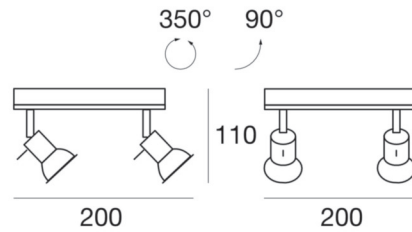

Spotty_S

Ceiling Lights | 220-240 V | 4xGU10
1154

Technical data	
Installation position	Wall lights - Ceiling
Installation environment	Indoor
Lamp cap	4 x GU10 Max
Frequency	50-60 Hz
Optics	General Lighting
Safety class	1
IP	IP20
Glow wire test	850°
Direct mounting on normally flammable surfaces	Yes
CE	Yes
ETL	No
Induzione	No
Emergency mode	No
Motion sensor	No
Directional	Yes
Tilting	No
Walk-over	No
Drive-over	No
Cable included	No
Resin potting	No
Net weight	1.665 Kg

The device body is made of glass and features a transparent finish; the mounting frame is made of aluminium, with a neutral finish. The ingress protection degree is IP20; the total weight is of 1.665 kg.