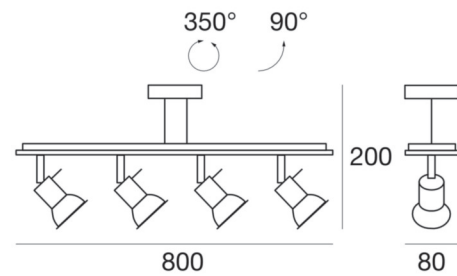

Ceiling Lights | 220-240 V | 4xGU10
7344

Technical data	
Installation position	Ceiling
Installation environment	Indoor
Lamp cap	4 x GU10 Max
Frequency	50-60 Hz
Optics	General Lighting
Light emission direction	downward
Safety class	1
IP	IP20
Glow wire test	850°
Direct mounting on normally flammable surfaces	Yes
CE	Yes
ETL	No
Induzione	No
Emergency mode	No
Motion sensor	No
Directional	Yes
Tilting	No
Walk-over	No
Drive-over	No
Cable included	No
Resin potting	No
Net weight	2.700 Kg

Finishing casing	
Materiale lega	Iron
Colour	embossed white RAL 9003
Processing	Coating

Finishing mounting frame	
Materiale lega	Iron
Colour	embossed white RAL 9003
Processing	Coating

Ceiling Lights | 220-240 V | 4xGU10
7344

Single emission ceiling lights for indoor application. Compatibility: LED lamp, halogen 42 W; lamp cap 4xGU10.

The device body is made of iron and features a embossed white ral 9003 finish, processed by means of coating; the mounting frame is made of iron, with a embossed white ral 9003 finish, processed by means of coating. The ingress protection degree is IP20; the total weight is of 2.700 kg.