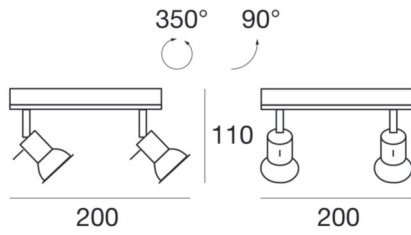

Ceiling Lights | 220-240 V | 4xGU10
7348

Technical data	
Installation position	Wall lights - Ceiling
Installation environment	Indoor
Lamp cap	4 x GU10 Max
Frequency	50-60 Hz
Optics	General Lighting
Light emission direction	downward
Safety class	1
IP	IP20
Glow wire test	850°
Direct mounting on normally flammable surfaces	Yes
CE	Yes
ETL	No
Induzione	No
Emergency mode	No
Motion sensor	No
Directional	Yes
Tilting	No
Walk-over	No
Drive-over	No
Cable included	No
Resin potting	No
Net weight	1.800 Kg

Single emission ceiling lights for indoor application. Compatibility: LED lamp, halogen 42 W; lamp cap 4xGU10.

The device body is made of iron and features a grey ral 9006 finish, processed by means of coating; the mounting frame is made of iron, with a grey ral 9006 finish, processed by means of coating. The ingress protection degree is IP20; the total weight is of 1.800 kg.