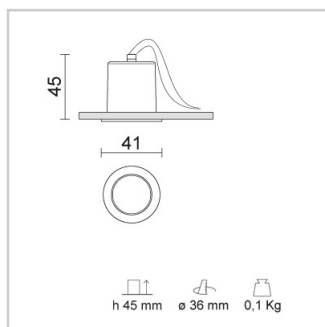

Body	: Die-cast aluminium
Finishes	: Polyester painted
Thermal Dissipation	: Passive

Electrical Specifications

Glow wire (°C)	: 850
Driver	: Separate item
Driver mounting	: Remote

Weight and Dimensions

Shape	: Round
External diameter (mm)	: 41
False ceiling thickness (mm)	: 1-30
Height (mm)	: 45
Cutout shape	: Round
Cutout Diameter (mm)	: 36
Recessed depth (mm)	: 45
Weight (Kg)	: 0.1

Optical Specifications

Aiming	: Fixed
Light distribution	: Symmetric
Light emission	: Accent light
Light beam	: 14°
Note	: Satined gold snoot code 28-4105-100. White snoot code 28-4105-31.

ACCESSORIES

Product Code : 28-4105-100
Name : Satined gold snoot