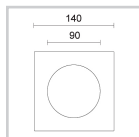

ACCESSORIES

Product Code : 28-3403-21/52
Name : Square frame with clear glass
Finish : Polyester painted
Shape : Square