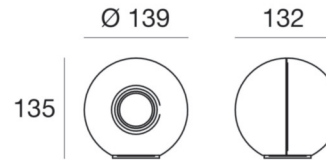

Pelota_W

Wall Lights | 220-240 V | 1xGU10
6615

Technical data	
Installation position	Wall lights
Installation environment	Indoor
Lamp cap	1 x GU10 Max
Frequency	50-60 Hz
Optics	General Lighting
Safety class	1
IP	IP20
Glow wire test	850°
Direct mounting on normally flammable surfaces	Yes
CE	Yes
ETL	No
Induzione	No
Emergency mode	No
Motion sensor	No
Directional	Yes
Tilting	No
Walk-over	No
Drive-over	No
Cable included	No
Resin potting	No
Net weight	0.086 Kg

Wall Lights | 220-240 V | 1xGU10
6615

Single emission wall lights for indoor application. Compatibility: LED lamp, halogen 42 W; lamp cap 1xGU10.

The ingress protection degree is IP20; the total weight is of 0.086 kg.

The device features protection class I and can be wall lights-mounted.

Illuminotechnical Features	
Luminous flux (source)	300 lm
Colour temperature	3000 K
Colour rendering index	80 Ra