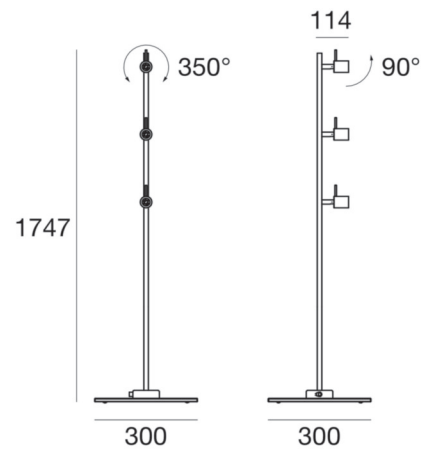

Spotty_FL

Floor Lamp | 220-240 V | 3xGU10
7350

Technical data	
Installation position	Floor
Installation environment	Indoor
Power	3 x 4 W
Lamp cap	3 x GU10
Frequency	50-60 Hz
Optics	General Lighting
Light emission direction	downward
Safety class	2
IP	IP20
Glow wire test	850°
Direct mounting on normally flammable surfaces	Yes
CE	Yes
ETL	No
Induzione	No
Emergency mode	No
Motion sensor	No
Directional	Yes
Tilting	No
Walk-over	No
Drive-over	No
Cable included	No
Resin potting	No
Net weight	0.45 Kg

Finishing casing	
Materiale lega	Iron
Colour	embossed white RAL 9003
Processing	Coating

Finishing mounting frame	
Materiale lega	Glass
Colour	transparent

Floor Lamp | 220-240 V | 3xGU10
7350

Single emission floor lamp for indoor application. LED lamplamp included, lamp cap 3xGU10.

The device body is made of iron and features a embossed white ral 9003 finish, processed by means of coating; the mounting frame is made of glass, with a transparent finish. The ingress protection degree is IP20; the total weight is of 0.45 kg.

The device features protection class II and can be floor-mounted.

Illuminotechnical Features	
Luminous flux (source)	600 lm
Colour temperature	3000 K
Colour rendering index	80 Ra