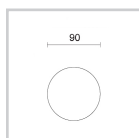

Electrical Specifications

Glow wire (°C)	: 850
Driver	: Separate item
Driver mounting	: Remote

Weight and Dimensions

Shape	: Round
External diameter (mm)	: 140
False ceiling thickness (mm)	: 1-30
Height (mm)	: 140
Cutout shape	: Round
Cutout Diameter (mm)	: 126
Recessed depth (mm)	: 150
Weight (Kg)	: 0.7

Optical Specifications

Aiming	: Fixed
Light distribution	: Symmetric
Light emission	: Direct
Light beam	: 60°

ACCESSORIES

Product Code : 28-3403-21/52
 Name : Square frame with clear glass
 Finish : Polyester painted
 Shape : Square