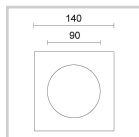

Electrical Specifications

Glow wire (°C)	: 850
Driver	: Separate item
Driver mounting	: Remote

Weight and Dimensions

Shape	: Round
External diameter (mm)	: 140
False ceiling thickness (mm)	: 1-30
Height (mm)	: 140
Cutout shape	: Round
Cutout Diameter (mm)	: 126
Recessed depth (mm)	: 150
Weight (Kg)	: 0.7

Optical Specifications

Aiming	: Fixed
Light distribution	: Symmetric
Light emission	: Direct
Light beam	: 60°

ACCESSORIES

Product Code : 28-3403-21/52
 Name : Square frame with clear glass
 Finish : Polyester painted
 Shape : Square