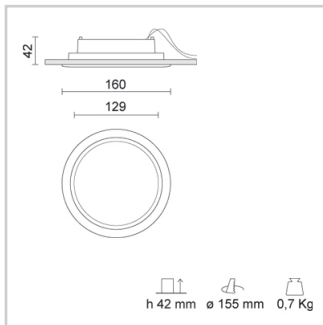

Optical Specifications

Aiming	: Fixed
Light distribution	: Symmetric
Light emission	: Direct
Light beam	: 110°