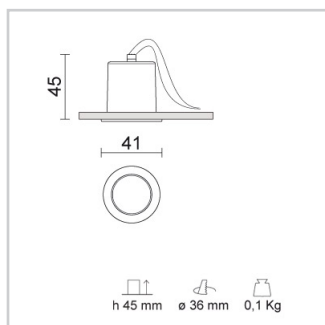

Body	: Die-cast aluminium
Finishes	: Polyester painted
Thermal Dissipation	: Passive

Electrical Specifications

Glow wire (°C)	: 850
Driver	: Separate item
Driver mounting	: Remote

Weight and Dimensions

Shape	: Round
External diameter (mm)	: 41
False ceiling thickness (mm)	: 1-30
Height (mm)	: 45
Cutout shape	: Round
Cutout Diameter (mm)	: 36
Recessed depth (mm)	: 45
Weight (Kg)	: 0.1

Optical Specifications

Aiming	: Fixed
Light distribution	: Symmetric
Light emission	: Accent light
Light beam	: 14°
Note	: Satined gold snoot code 28-4105-100. White snoot code 28-4105-31.

ACCESSORIES

Product Code : 28-4105-100
Name : Satined gold snoot