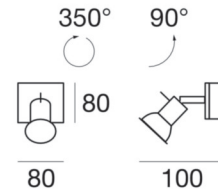

# Spotty\_W

Wall Lights | 220-240 V | 1xGU10  
1150

Technical data	
Installation position	Wall lights - Ceiling
Installation environment	Indoor
Lamp cap	1 x GU10 Max
Frequency	50-60 Hz
Optics	General Lighting
Light emission direction	downward
Safety class	1
IP	IP20
Glow wire test	850°
Direct mounting on normally flammable surfaces	Yes
CE	Yes
ETL	No
Induzione	No
Emergency mode	No
Motion sensor	No
Directional	Yes
Tilting	No
Walk-over	No
Drive-over	No
Cable included	No
Resin potting	No
Net weight	0.330 Kg

The device body is made of glass and features a transparent finish; the mounting frame is made of aluminium, with a neutral finish. The ingress protection degree is IP20; the total weight is of 0.330 kg.

The device features protection class I and can be wall lights or ceiling-mounted.

Illuminotechnical Features	
Luminous flux (source)	300 lm
Colour temperature	2800 K
Colour rendering index	100 Ra