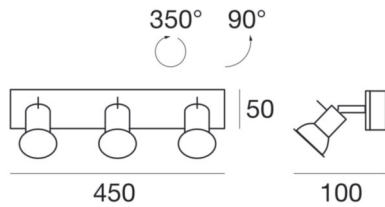

# Spotty\_W

Wall Lights | 220-240 V | 3xGU10  
7347

Technical data	
Installation position	Wall lights - Ceiling
Installation environment	Indoor
Lamp cap	3 x GU10 Max
Frequency	50-60 Hz
Optics	General Lighting
Light emission direction	downward
Safety class	1
IP	IP20
Glow wire test	850°
Direct mounting on normally flammable surfaces	Yes
CE	Yes
ETL	No
Induzione	No
Emergency mode	No
Directional	Yes
Tilting	No
Walk-over	No
Drive-over	No
Cable included	No
Resin potting	No
Net weight	1.200 Kg

Finishing casing	
Materiale lega	Iron
Colour	grey RAL 9006
Processing	Coating

Finishing mounting frame	
Materiale lega	Iron
Colour	grey RAL 9006
Processing	Coating

Wall Lights | 220-240 V | 3xGU10  
**7347**

Single emission wall lights for indoor application. Compatibility: LED lamp, halogen 42 W; lamp cap 3xGU10.

The device body is made of iron and features a grey ral 9006 finish, processed by means of coating; the mounting frame is made of iron, with a grey ral 9006 finish, processed by means of coating. The ingress protection degree is IP20; the total weight is of 1.200 kg.