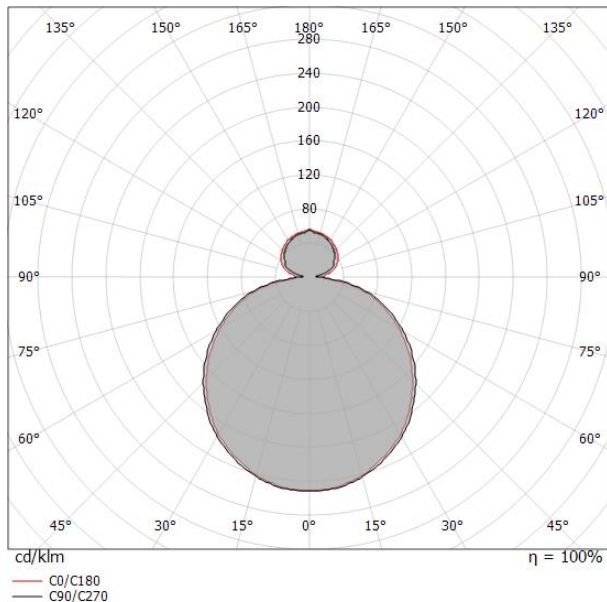

| CRI 90  
8008

Technical data	
Installation position	Ceiling
Installation environment	Indoor
Light Source	LED
Optics	General Lighting
Light emission direction	downward and upward
Power	32 W
Luminous flux (source)	3929 lm
Frequency	50 - 60 Hz
CCT / Tonaltà	3000 K
Colour rendering index	90 Ra
AC / DC	AC
Safety class	1
IP	IP40
Glow wire test	650°
Direct mounting on normally flammable surfaces	Yes
CE	Yes
ETL	No
Driver included	Yes
Dimmable article	DALI
Induzione	No
Emergency mode	No
Motion sensor	No
Directional	No
Tilting	No
Walk-over	No
Drive-over	No
Cable included	No
Resin potting	No

Finishing diffuser	
Material	PE
Colour	neutral

Finishing mounting frame	
Material	Aluminium
Colour	embossed white RAL 9003
Processing	Coating

| CRI 90  
8008

Double emission ceiling lights for indoor application. The warm white LED light source with a general lighting light distribution is composed of 156 topped LEDs with CCT of 3000 K and a CRI 90; the source luminous flux is 3929 lm, with a 122.8 lm/W nominal luminous efficacy and an operating lifetime (L80) of 80000 hours.

The total absorbed power is 32 W.

The device features protection class I and can be ceiling-mounted.

Illuminotechnical Features	
Light Output Ratio (LOR)	54 %
Luminous flux (source)	3929 lm
Luminaire luminous flux	2130 lm
Consumption	32 W
Luminaire efficacy	66 lm/W
Colour temperature	3000 K
Standard Deviation of Colour Matching	3 Step MacAdam
Colour rendering index	90 Ra
Life / Failure ratio	L80C0B20

UGR	
X=4H   Y=8H	S=0.25H
Reflection factor	70/50/20
UGR transversal	< 16
UGR axial	< 16

OPTICAL	
Light distribution simmetry	Symmetrical 2
Ottica C0/C180	118°
Ottica C90/C270	121°

Mr.Magoo\_S | Ceiling Lights | Accessories  
**8008**