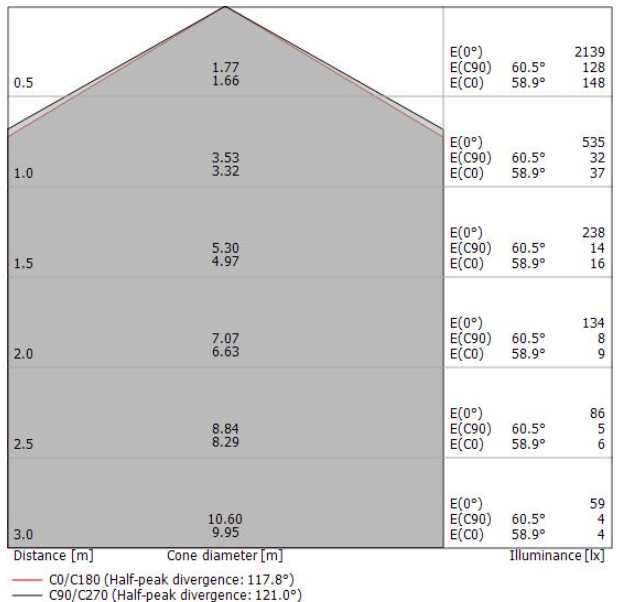

| CRI 90
8008

Double emission ceiling lights for indoor application. The warm white LED light source with a general lighting light distribution is composed of 156 topped LEDs with CCT of 3000 K and a CRI 90; the source luminous flux is 3929 lm, with a 122.8 lm/W nominal luminous efficacy and an operating lifetime (L80) of 80000 hours.

The diffuser is made of pe; the mounting frame is made of aluminium, with a embossed white ral 9003 finish, processed by means of coating. The ingress protection degree is IP40; the total weight is of 3.950 kg. The power supply driver is included in the delivery.

The total absorbed power is 32 W.

The device features protection class I and can be ceiling-mounted.

Illuminotechnical Features	
Light Output Ratio (LOR)	54 %
Luminous flux (source)	3929 lm
Luminaire luminous flux	2130 lm
Consumption	32 W
Luminaire efficacy	66 lm/W
Colour temperature	3000 K
Standard Deviation of Colour Matching	3 Step MacAdam
Colour rendering index	90 Ra
Life / Failure ratio	L80C0B20

UGR	
X=4H | Y=8H	S=0.25H
Reflection factor	70/50/20
UGR transversal	< 16
UGR axial	< 16

OPTICAL	
Light distribution simmetry	Symmetrical 2
Ottica C0/C180	118°
Ottica C90/C270	121°