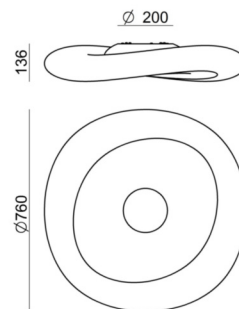

| CRI 90  
8008

Technical data	
Installation position	Ceiling
Installation environment	Indoor
Light Source	LED
Optics	General Lighting
Light emission direction	downward and upward
Power	32 W
Luminous flux (source)	3929 lm
Frequency	50 - 60 Hz
CCT / Tonaltà	3000 K
Colour rendering index	90 Ra
AC / DC	AC
Safety class	1
IP	IP40
Glow wire test	650°
Direct mounting on normally flammable surfaces	Yes
CE	Yes
ETL	No
Driver included	Yes
Dimmable article	DALI
Induzione	No
Emergency mode	No
Motion sensor	No
Directional	No
Tilting	No
Walk-over	No
Drive-over	No
Cable included	No
Resin potting	No

Finishing diffuser	
Material	PE
Colour	neutral

Finishing mounting frame	
Material	Aluminium
Colour	embossed white RAL 9003
Processing	Coating

| CRI 90  
8008

Double emission ceiling lights for indoor application. The warm white LED light source with a general lighting light distribution is composed of 156 topped LEDs with CCT of 3000 K and a CRI 90; the source luminous flux is 3929 lm, with a 122.8 lm/W nominal luminous efficacy and an operating lifetime (L80) of 80000 hours.

The diffuser is made of pe; the mounting frame is made of aluminium, with a embossed white ral 9003 finish, processed by means of coating. The ingress protection degree is IP40; the total weight is of 3.950 kg. The power supply driver is included in the delivery.

The total absorbed power is 32 W.

The device features protection class I and can be ceiling-mounted.

Illuminotechnical Features	
Light Output Ratio (LOR)	54 %
Luminous flux (source)	3929 lm
Luminaire luminous flux	2130 lm
Consumption	32 W
Luminaire efficacy	66 lm/W
Colour temperature	3000 K
Standard Deviation of Colour Matching	3 Step MacAdam
Colour rendering index	90 Ra
Life / Failure ratio	L80C0B20