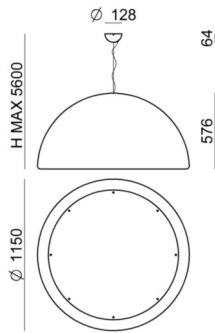

Entourage_P1

| CRI 90 | Warm Tune
7698

Technical data	
Installation position	Ceiling
Installation environment	Indoor
Light Source	LED
Optics	General Lighting
Light emission direction	downward
Power	56 W
Luminous flux (source)	3580 lm
Frequency	60 - 50 Hz
CCT / Tonalità	Warm Tune
Colour rendering index	90 Ra
Safety class	1
IP	IP40
Glow wire test	650°
Direct mounting on normally flammable surfaces	Yes
CE	Yes
ETL	No
Driver included	Yes
Dimmable article	Phase cut
Induzione	No
Emergency mode	No
Motion sensor	No
Directional	No
Tilting	No
Walk-over	No
Drive-over	No
Cable included	No
Resin potting	No

The device body is made of pe and features a plaster finish, processed by means of coating; the diffuser is made of pmma with a satin finishing treatment; the mounting frame is made of iron, with a embossed white ral 9003 finish, processed by means of coating. The ingress protection degree is IP40; the total weight is of 23.360 kg. The power supply driver is included in the delivery.

The total absorbed power is 56 W.

The device features protection class I and can be ceiling-mounted.

Illuminotechnical Features	
Light Output Ratio (LOR)	65 %
Luminous flux (source)	3580 lm
Luminaire luminous flux	2342 lm
Consumption	56 W
Luminaire efficacy	41 lm/W
Standard Deviation of Colour Matching	3 Step MacAdam
Colour rendering index	90 Ra