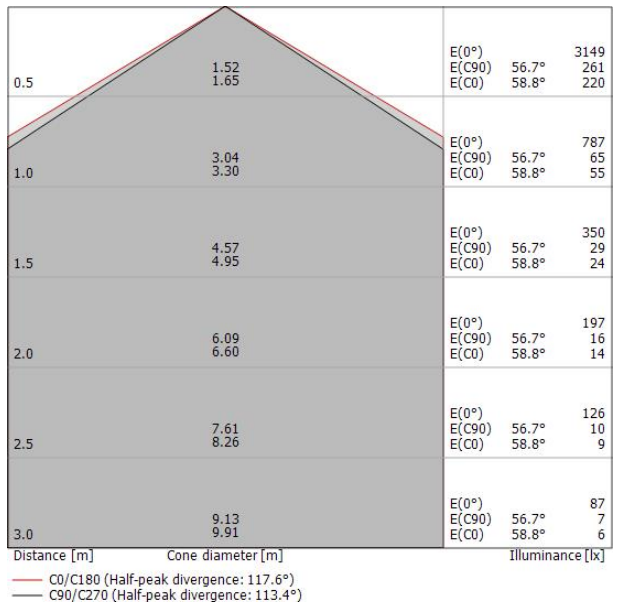

| CRI 90 | Warm Tune
7698

Single emission pendant luminaires for indoor application. The warm tune LED light source with a general lighting light distribution is composed of 2 arrayed LEDs with CCT of 3000 K and a CRI 90; the source luminous flux is 3580 lm, with a 63.9 lm/W nominal luminous efficacy and an operating lifetime (L80) of 80000 hours.

The device body is made of pe and features a plaster finish, processed by means of coating; the diffuser is made of pmma with a satin finishing treatment; the mounting frame is made of iron, with a embossed white ral 9003 finish, processed by means of coating. The ingress protection degree is IP40; the total weight is of 23.360 kg. The power supply driver is included in the delivery.

The total absorbed power is 56 W.

The device features protection class I and can be ceiling-mounted.

Illuminotechnical Features	
Light Output Ratio (LOR)	65 %
Luminous flux (source)	3580 lm
Luminaire luminous flux	2342 lm
Consumption	56 W
Luminaire efficacy	41 lm/W
Standard Deviation of Colour Matching	3 Step MacAdam
Colour rendering index	90 Ra

UGR	
X=4H | Y=8H	S=0.25H
Reflection factor	70/50/20
UGR transversal	< 16
UGR axial	< 16

OPTICAL	
Light distribution simmetry	Symmetrical 2
Ottica C0/C180	118°
Ottica C90/C270	113°