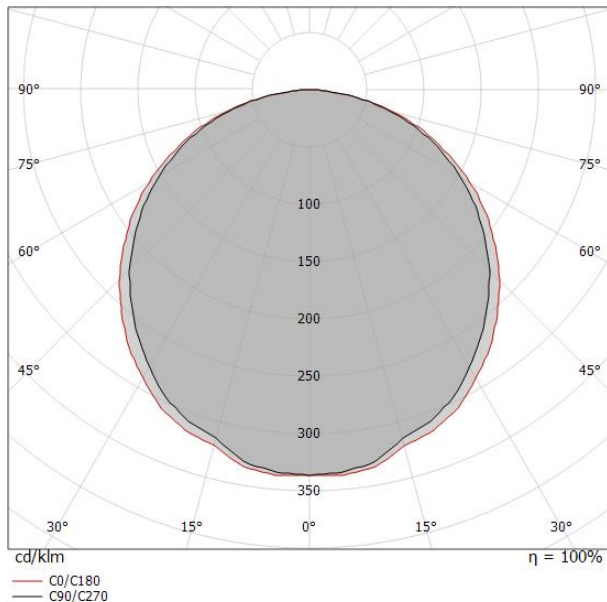

The total absorbed power is 56 W.

The device features protection class I and can be ceiling-mounted.

Illuminotechnical Features	
Light Output Ratio (LOR)	65 %
Luminous flux (source)	3580 lm
Luminaire luminous flux	2342 lm
Consumption	56 W
Luminaire efficacy	41 lm/W
Standard Deviation of Colour Matching	3 Step MacAdam
Colour rendering index	90 Ra

UGR	
X=4H Y=8H	S=0.25H
Reflection factor	70/50/20
UGR transversal	< 16
UGR axial	< 16

OPTICAL	
Light distribution simmetry	Symmetrical 2
Ottica C0/C180	118°
Ottica C90/C270	113°

Entourage_P1 | Pendant Luminaires | Accessories
7698