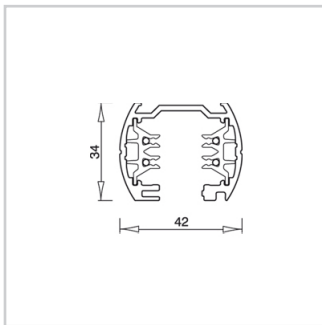

LIGHT KIT MAIN ROUND 4MT

Product code	Colour
7501-40-30	Black
7501-40-31	White
7501-40-42	Satin silver

General Specifications

Product type	: Tracks
Mounting type	: Ceiling - surface, Pendant
Description	: 3-phase tracks
Indoor/outdoor lights	: Indoor

Physical Specifications

Load capacity (Kg)	: The track has a load capacity of 2Kg every 200mm, with a maximum distance of 800mm between the fixing points. For a 10Kg load every 200mm, a maximum fixing distance of 400 mm is recommended.
--------------------	--

Electrical Specifications

Current (A)	: 16
Glow wire (°C)	: 850
Voltage (V)	: 230/440

Weight and Dimensions

Shape	: Round
Length (mm)	: 4000
Width (mm)	: 42
Height (mm)	: 34

Accessories

									
7606-00-30/31 Suspension kit	7600-00-20/30/31 Electro/mechanical adapter	7601-00-W20/30/31 Mechanical/electrical adapter	7602-10-W20/30/31 Right live-end	7602-11-W20/30/31 Left live-end	7605-10-W20/30/31 Inside L joint	7605-11-W20/30/31 Outside L joint	7622-10-W20/30/31 X joint	7619-10-W30/31 Mechanical straight joint	7624-00-30/31 Track cover
									
7606-05-30/31 Suspension kit	7606-04-00 Plate	7625-00-30/31/52 Mechanical adapter	7603-10-W20/30/31 Central connector and straight joint	7621-10-W20/30/31 Right T joint	7621-11-W20/30/31 Left T joint	7610-10-W20/30/31 Flexible joint	7623-00-W20/30/31 Dead end	7607-00-00 Ceiling kit	7626-00-00 Suspension kit
									
7618-00-30/31/52 Mechanical adapter with automatic locking									