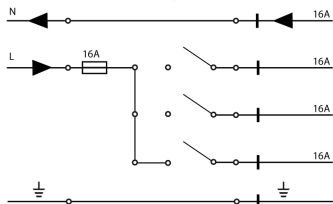

INSIDE L JOINT

NO IMAGE
AVAILABLE

850°

Product code	Colour
--------------	--------

7655-10-W20/30/31	100
-------------------	-----

General Specifications

Indoor/outdoor lights	: Indoor
-----------------------	----------

Physical Specifications

Packing quantity	: 4
------------------	-----

Electrical Specifications

Glow wire (°C)	: 850
----------------	-------

Weight and Dimensions

Width (mm)	: 80
------------	------

Pictures and Applications

SCHEMA ELETTRICO / WIRING DIAGRAMS

SCHEMA ELETTRICO / WIRING DIAGRAMS

CAPACITÀ DI CARICO / LOAD CAPACITY