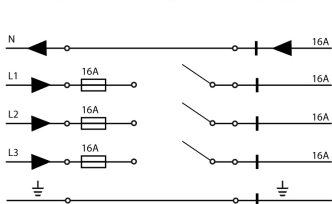

INSIDE L JOINT

NO IMAGE
AVAILABLE

850°

Product code	Colour
--------------	--------

7655-10-W20/30/31	100
-------------------	-----

General Specifications

Indoor/outdoor lights	: Indoor
-----------------------	----------

Physical Specifications

Packing quantity	: 4
------------------	-----

Electrical Specifications

Glow wire (°C)	: 850
----------------	-------

Weight and Dimensions

Width (mm)	: 80
------------	------

Pictures and Applications

SCHEMA ELETTRICO / WIRING DIAGRAMS

SCHEMA ELETTRICO / WIRING DIAGRAMS

CAPACITÀ DI CARICO / LOAD CAPACITY