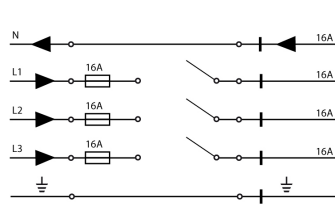

X JOINT

NO IMAGE
AVAILABLE

850°

Product code	Colour
--------------	--------

7657-10-W20/30/31	100
-------------------	-----

General Specifications

Indoor/outdoor lights	: Indoor
-----------------------	----------

Physical Specifications

Packing quantity	: 2
------------------	-----

Electrical Specifications

Glow wire (°C)	: 850
----------------	-------

Weight and Dimensions

Length (mm)	: 120
-------------	-------

Pictures and Applications

SCHEMA ELETTRICO / WIRING DIAGRAMS

SCHEMA ELETTRICO / WIRING DIAGRAMS

CAPACITÀ DI CARICO / LOAD CAPACITY