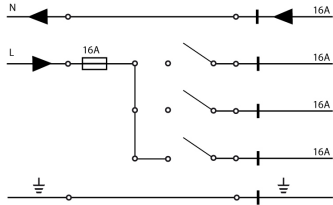

X JOINT

NO IMAGE
AVAILABLE

850°

Product code	Colour
--------------	--------

7657-10-W20/30/31	100
-------------------	-----

General Specifications

Indoor/outdoor lights	: Indoor
-----------------------	----------

Physical Specifications

Packing quantity	: 2
------------------	-----

Electrical Specifications

Glow wire (°C)	: 850
----------------	-------

Weight and Dimensions

Length (mm)	: 120
-------------	-------

Pictures and Applications

SCHEMA ELETTRICO / WIRING DIAGRAMS

SCHEMA ELETTRICO / WIRING DIAGRAMS

CAPACITÀ DI CARICO / LOAD CAPACITY