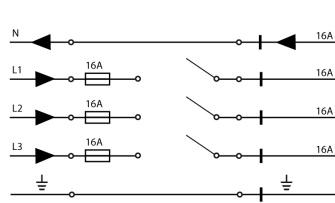

SUSPENSION KIT

NO IMAGE
AVAILABLE

850°

Product code	Colour
--------------	--------

7606-05-30/31	3061
---------------	------

General Specifications

Description	: Suspension kit w/steel wire mm 2000 and plate mm 120
Indoor/outdoor lights	: Indoor

Physical Specifications

Packing quantity	: 10
------------------	------

Electrical Specifications

Glow wire (°C)	: 850
----------------	-------

Weight and Dimensions

Length (mm)	: 120
Height (mm)	: 2000

Pictures and Applications

SCHEMA ELETTRICO / WIRING DIAGRAMS

SCHEMA ELETTRICO / WIRING DIAGRAMS

CAPACITÀ DI CARICO / LOAD CAPACITY