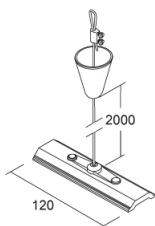

SUSPENSION KIT

NO IMAGE
AVAILABLE

850°

Product code	Colour
--------------	--------

7606-05-30/31	3061
---------------	------

General Specifications

Description	: Suspension kit w/steel wire mm 2000 and plate mm 120
Indoor/outdoor lights	: Indoor

Physical Specifications

Packing quantity	: 10
------------------	------

Electrical Specifications

Glow wire (°C)	: 850
----------------	-------

Weight and Dimensions

Length (mm)	: 120
Height (mm)	: 2000

Pictures and Applications