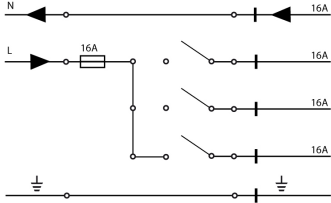

SUSPENSION KIT

NO IMAGE
AVAILABLE

850°

Product code	Colour
--------------	--------

7606-05-30/31	3061
---------------	------

General Specifications

Description	: Suspension kit w/steel wire mm 2000 and plate mm 120
Indoor/outdoor lights	: Indoor

Physical Specifications

Packing quantity	: 10
------------------	------

Electrical Specifications

Glow wire (°C)	: 850
----------------	-------

Weight and Dimensions

Length (mm)	: 120
Height (mm)	: 2000

Pictures and Applications

SCHEMA ELETTRICO / WIRING DIAGRAMS

SCHEMA ELETTRICO / WIRING DIAGRAMS

CAPACITÀ DI CARICO / LOAD CAPACITY