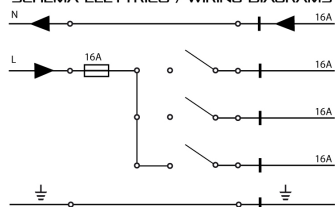

SUSPENSION KIT

NO IMAGE
AVAILABLE

850°

Product code	Colour
--------------	--------

7626-00-00	N/S
------------	-----

General Specifications

Description : Suspension kit with pipe mm 1000 and translucent ceiling base

Indoor/outdoor lights : Indoor

Physical Specifications

Packing quantity : 4

Electrical Specifications

Glow wire (°C) : 850

Weight and Dimensions

Length (mm) : 60

Height (mm) : 1000

Pictures and Applications

SCHEMA ELETTRICO / WIRING DIAGRAMS

SCHEMA ELETTRICO / WIRING DIAGRAMS

CAPACITÀ DI CARICO / LOAD CAPACITY