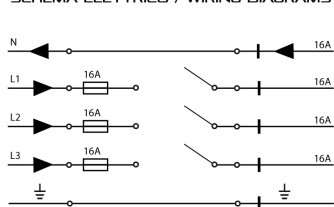

SUSPENSION KIT

NO IMAGE
AVAILABLE

850°

Product code	Colour
--------------	--------

7626-00-00	N/S
------------	-----

General Specifications

Description : Suspension kit with pipe mm 1000 and translucent ceiling base

Indoor/outdoor lights : Indoor

Physical Specifications

Packing quantity : 4

Electrical Specifications

Glow wire (°C) : 850

Weight and Dimensions

Length (mm) : 60

Height (mm) : 1000

Pictures and Applications

SCHEMA ELETTRICO / WIRING DIAGRAMS

SCHEMA ELETTRICO / WIRING DIAGRAMS

CAPACITÀ DI CARICO / LOAD CAPACITY