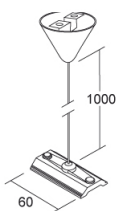

SUSPENSION KIT

NO IMAGE
AVAILABLE

850°

Product code	Colour
--------------	--------

7626-00-00	N/S
------------	-----

General Specifications

Description : Suspension kit with pipe mm 1000 and translucent ceiling base

Indoor/outdoor lights : Indoor

Physical Specifications

Packing quantity : 4

Electrical Specifications

Glow wire (°C) : 850

Weight and Dimensions

Length (mm) : 60

Height (mm) : 1000

Pictures and Applications

SCHEMA ELETTRICO / WIRING DIAGRAMS

SCHEMA ELETTRICO / WIRING DIAGRAMS

CAPACITÀ DI CARICO / LOAD CAPACITY