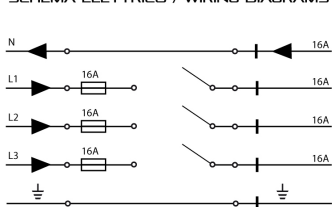

Description : Nut for electro/mechanical adapter M10x1
Indoor/outdoor lights : Indoor

Physical Specifications

Packing quantity : 10

Electrical Specifications

Glow wire (°C) : 850

Pictures and Applications

SCHEMA ELETTRICO / WIRING DIAGRAMS

SCHEMA ELETTRICO / WIRING DIAGRAMS

CAPACITÀ DI CARICO / LOAD CAPACITY