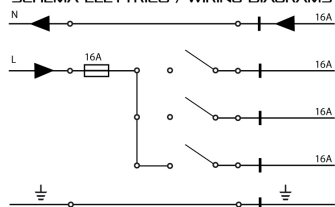

Description : Nut for electro/mechanical adapter M10x1
Indoor/outdoor lights : Indoor

Physical Specifications

Packing quantity : 10

Electrical Specifications

Glow wire (°C) : 850

Pictures and Applications

SCHEMA ELETTRICO / WIRING DIAGRAMS

SCHEMA ELETTRICO / WIRING DIAGRAMS

CAPACITÀ DI CARICO / LOAD CAPACITY