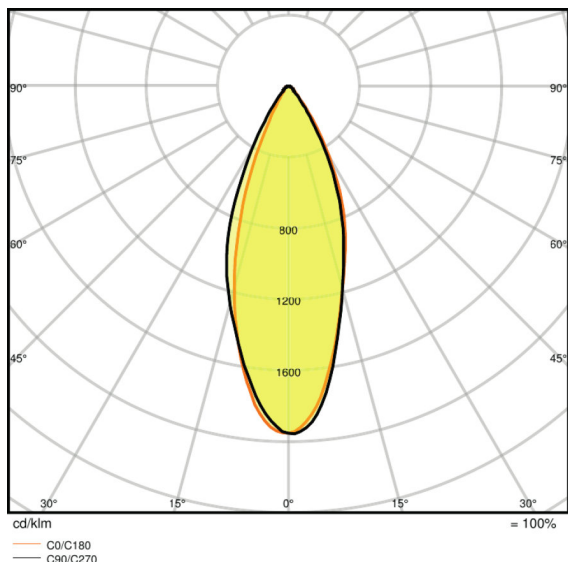

Energy consumption	3 kWh/1000h

Country-specific categorizations

ILCOS	DRR-3,3/827-12-GU4-35/36
Order reference	LPMR11D2036 2,6

Light Distribution

LDC typ polar

Spectral power distribution

LOGISTICAL DATA

Product code	Packaging unit (Pieces/Unit)	Dimensions (length x width x height)	Gross weight	Volume
4058075813458	Folding carton box 1	36 mm x 36 mm x 46 mm	21.00 g	0.06 dm³
4058075813465	Shipping carton box 10	188 mm x 78 mm x 55 mm	238.00 g	0.81 dm³
4058075031142	Shipping carton box 80	201 mm x 169 mm x 240 mm		8.15 dm³

The mentioned product code describes the smallest quantity unit which can be ordered. One shipping unit can contain one or more single products. When placing an order, for the quantity please enter single or multiples of a shipping unit.

REFERENCES / LINKS

For further products and actual information concerning LED lamps see
▶ www.ledvance.com/ledlamps