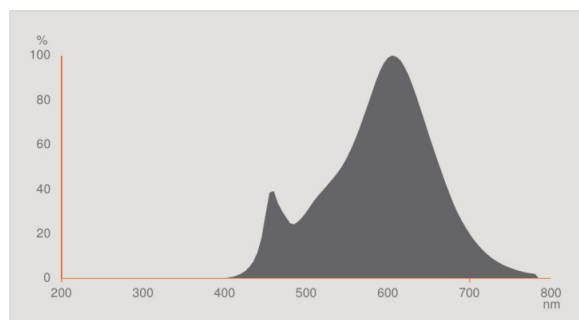

Energy consumption	3 kWh/1000h

Country-specific categorizations

ILCOS	DRR-3,3/827-12-GU4-35/36
Order reference	LPMR11D2036 2,6

Light Distribution

LDC typ polar

Spectral power distribution

LOGISTICAL DATA

Product code	Packaging unit (Pieces/Unit)	Dimensions (length x width x height)	Gross weight	Volume
4058075813458	Folding carton box 1	36 mm x 36 mm x 46 mm	21.00 g	0.06 dm³
4058075813465	Shipping carton box 10	188 mm x 78 mm x 55 mm	238.00 g	0.81 dm³
4058075031142	Shipping carton box 80	201 mm x 169 mm x 240 mm		8.15 dm³

The mentioned product code describes the smallest quantity unit which can be ordered. One shipping unit can contain one or more single products. When placing an order, for the quantity please enter single or multiples of a shipping unit.

REFERENCES / LINKS

For further products and actual information concerning LED lamps see
▶ www.ledvance.com/ledlamps