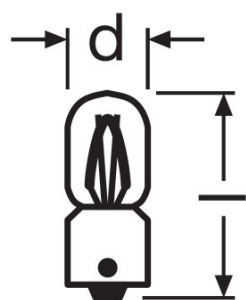

Product features

- Original spare parts

Product datasheet

Technical data

Electrical data

Power input	5 W
Nominal voltage	24.0 V
Nominal wattage	4.00 W
Power input tolerance	±10 %
Test voltage	28.0 V

Photometrical data

Luminous flux	35 lm
Luminous flux tolerance	±20 %

Dimensions & weight

Length	27.4 mm
Diameter	8.8 mm
Product weight	2.02 g

Lifespan

Lifespan B3	550 h
Lifespan Tc	1000 h

Additional product data

Base (standard designation)	BA9s
-----------------------------	------