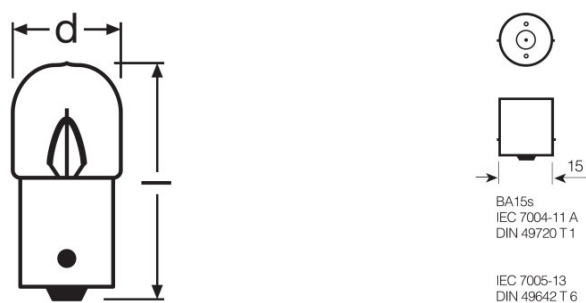

Product features

- Original spare parts

Product datasheet

Technical data

Electrical data

Power input	7 W
Nominal voltage	24.0 V
Nominal wattage	5.00 W
Power input tolerance	±10 %
Test voltage	28.0 V

Photometrical data

Luminous flux	50 lm
Luminous flux tolerance	±20 %

Dimensions & weight

Length	37.5 mm
Diameter	16.0 mm
Product weight	6.02 g

Lifespan

Lifespan B3	500 h
Lifespan Tc	1000 h

Additional product data

Base (standard designation)	BA15s
-----------------------------	-------

Product code	METEL code	SEG number	STK number	UK Org
4050300838335	OSRA5627	8328138	4739925	-

Product datasheet

Logistical Data

Product code	Product description	Packaging unit (Pieces/Unit)	Dimensions (length x width x height)	Volume	Gross weight
4050300838335	5627	Unpacked 1	37 mm x 16 mm x 18 mm	0.01 dm ³	11.92 g
4050300525167	5627	Folding carton box 10	54 mm x 40 mm x 138 mm	0.30 dm ³	73.10 g
4008321095367	5627	Shipping carton box 50	205 mm x - x 64 mm	1.89 dm ³	427.50 g
4050300925967	5627	Blister 2	65 mm x 18 mm x 50 mm	0.06 dm ³	17.02 g
4008321140432	5627	Shipping carton box 20	189 mm x - x 82 mm	1.63 dm ³	222.33 g