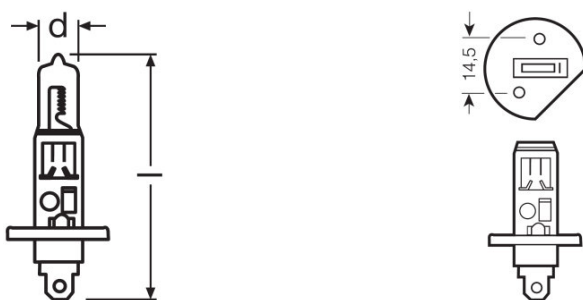

### Dimensions & weight

Length	67.5 mm
Diameter	9 mm
Product weight	5.89 g