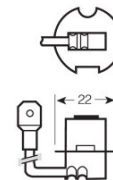

Product datasheet

Technical data

Electrical data

Power input	84 W ¹⁾
Nominal voltage	24.0 V
Nominal wattage	70.00 W
Test voltage	28.0 V

¹⁾ Maximum

Photometrical data

Luminous flux	500 lm
Luminous flux tolerance	±15 %

Dimensions & weight

PK22s
IEC 7004-47
DIN 49742

IEC 7005-47
DIN 49762

Length	44.0 mm
Diameter	11.5 mm
Product weight	6.55 g

Lifespan

Lifespan B3	400 h
Lifespan Tc	650 h

Additional product data

Base (standard designation)	PK22s
-----------------------------	-------