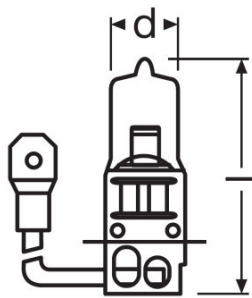

Product datasheet

Technical data

Electrical data

Power input	84 W ¹⁾
Nominal voltage	24.0 V
Nominal wattage	70.00 W
Test voltage	28.0 V

¹⁾ Maximum

Photometrical data

Luminous flux	500 lm
Luminous flux tolerance	±15 %

Dimensions & weight

PK22s
IEC 7004-47
DIN 49742

IEC 7005-47
DIN 49762

Length	44.0 mm
Diameter	11.5 mm
Product weight	6.55 g

Lifespan

Lifespan B3	400 h
Lifespan Tc	650 h

Additional product data

Base (standard designation)	PK22s
-----------------------------	-------